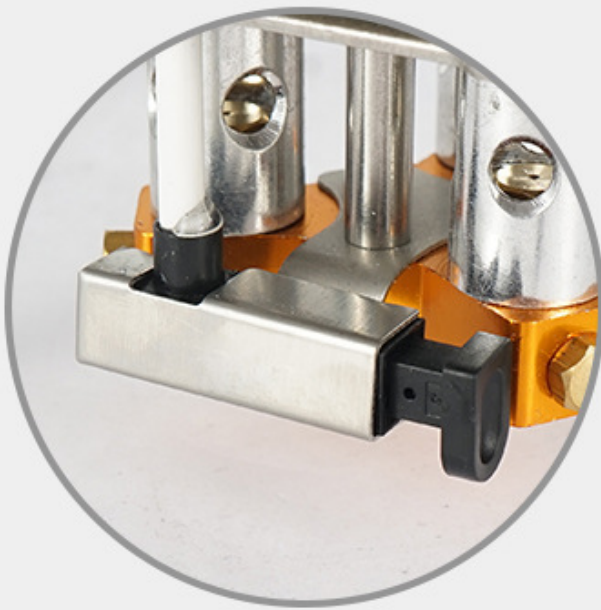

让您拥有更好的体验 电打火 & 阀门

简易的点火方式，无需自备点火装置
阀门轻松控制火焰大小

电打火