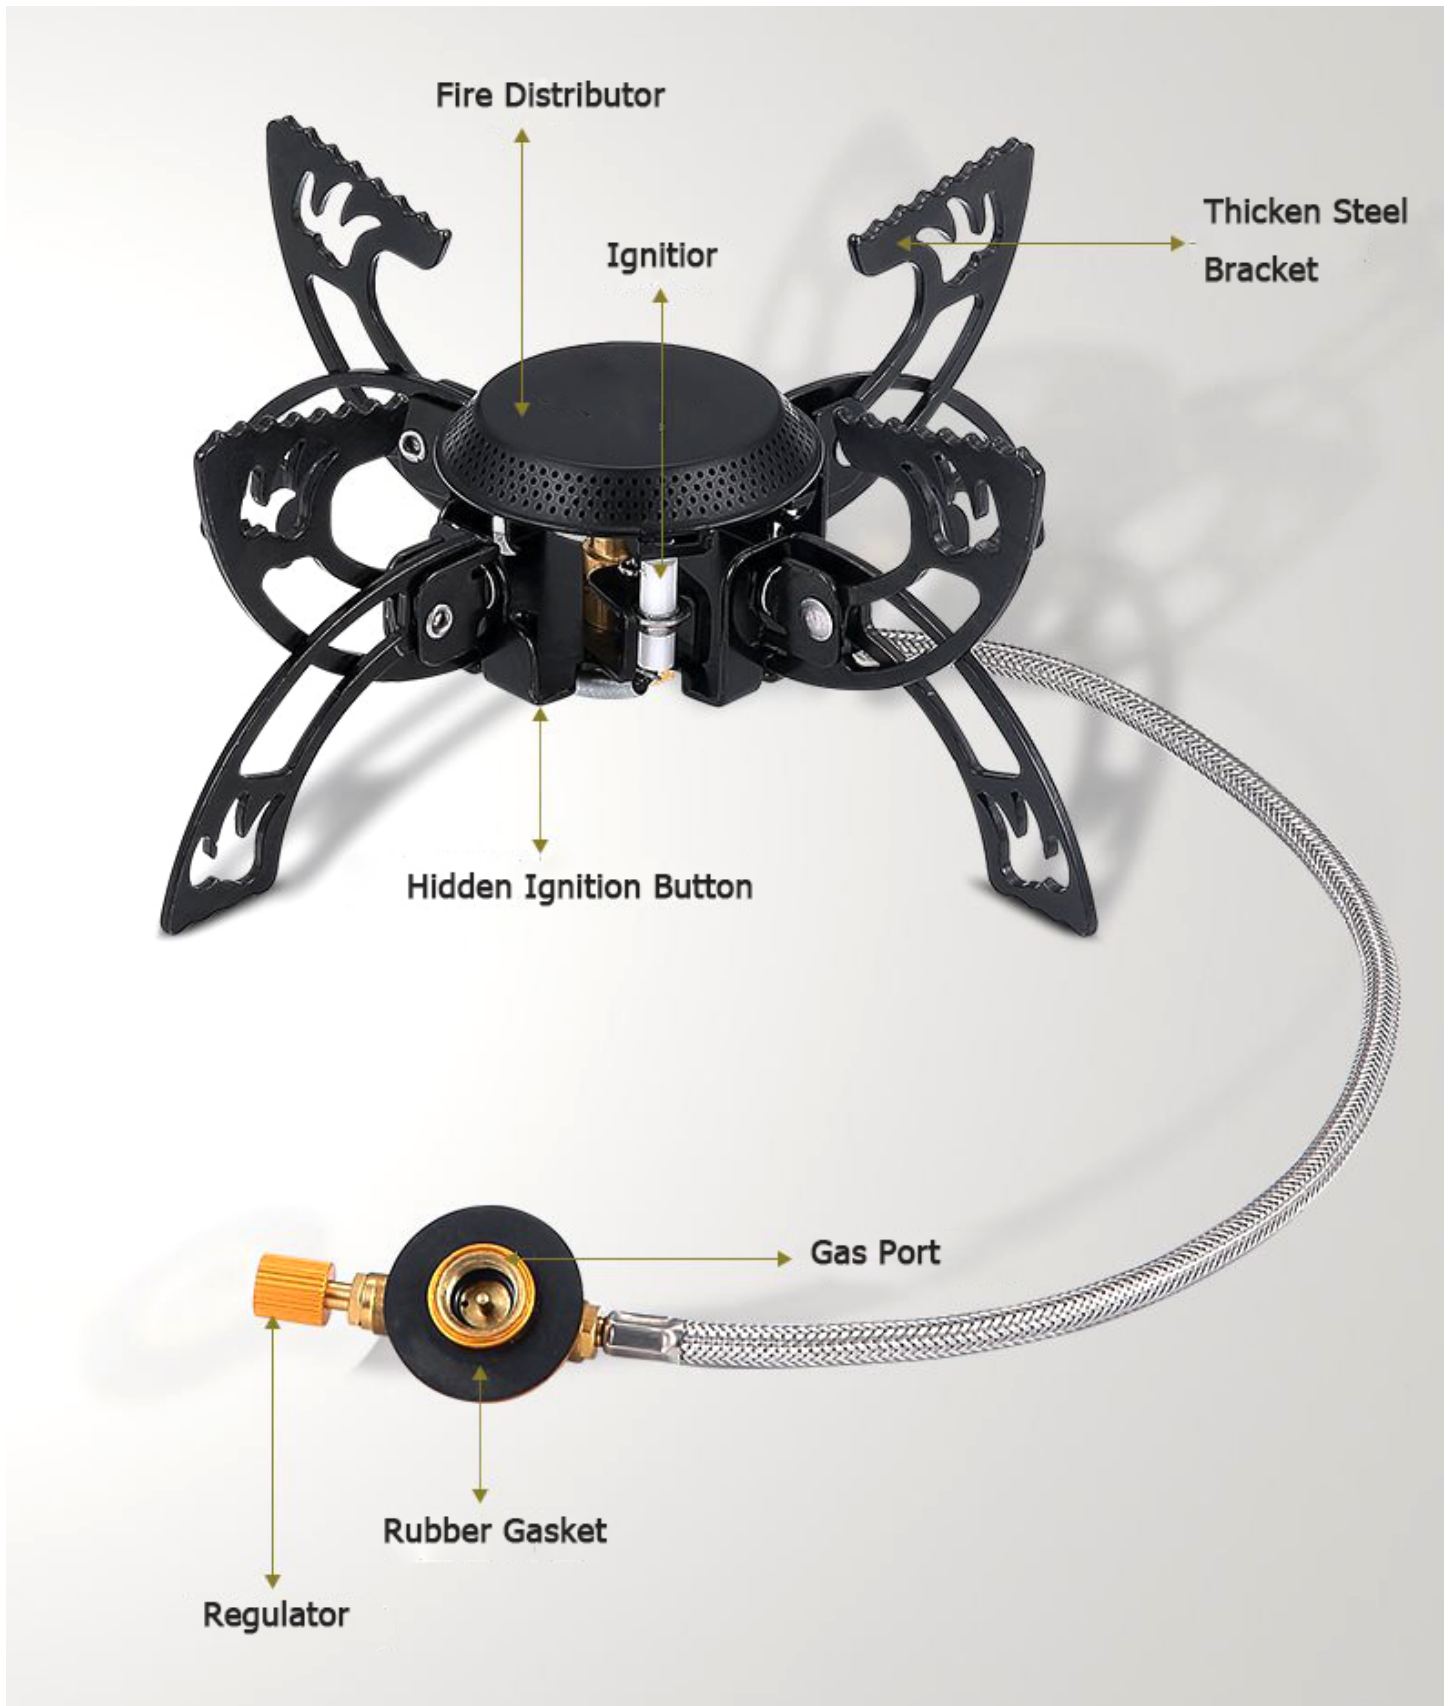

Simple ignition method, no need for self ignition device, valve for easy control of flame size